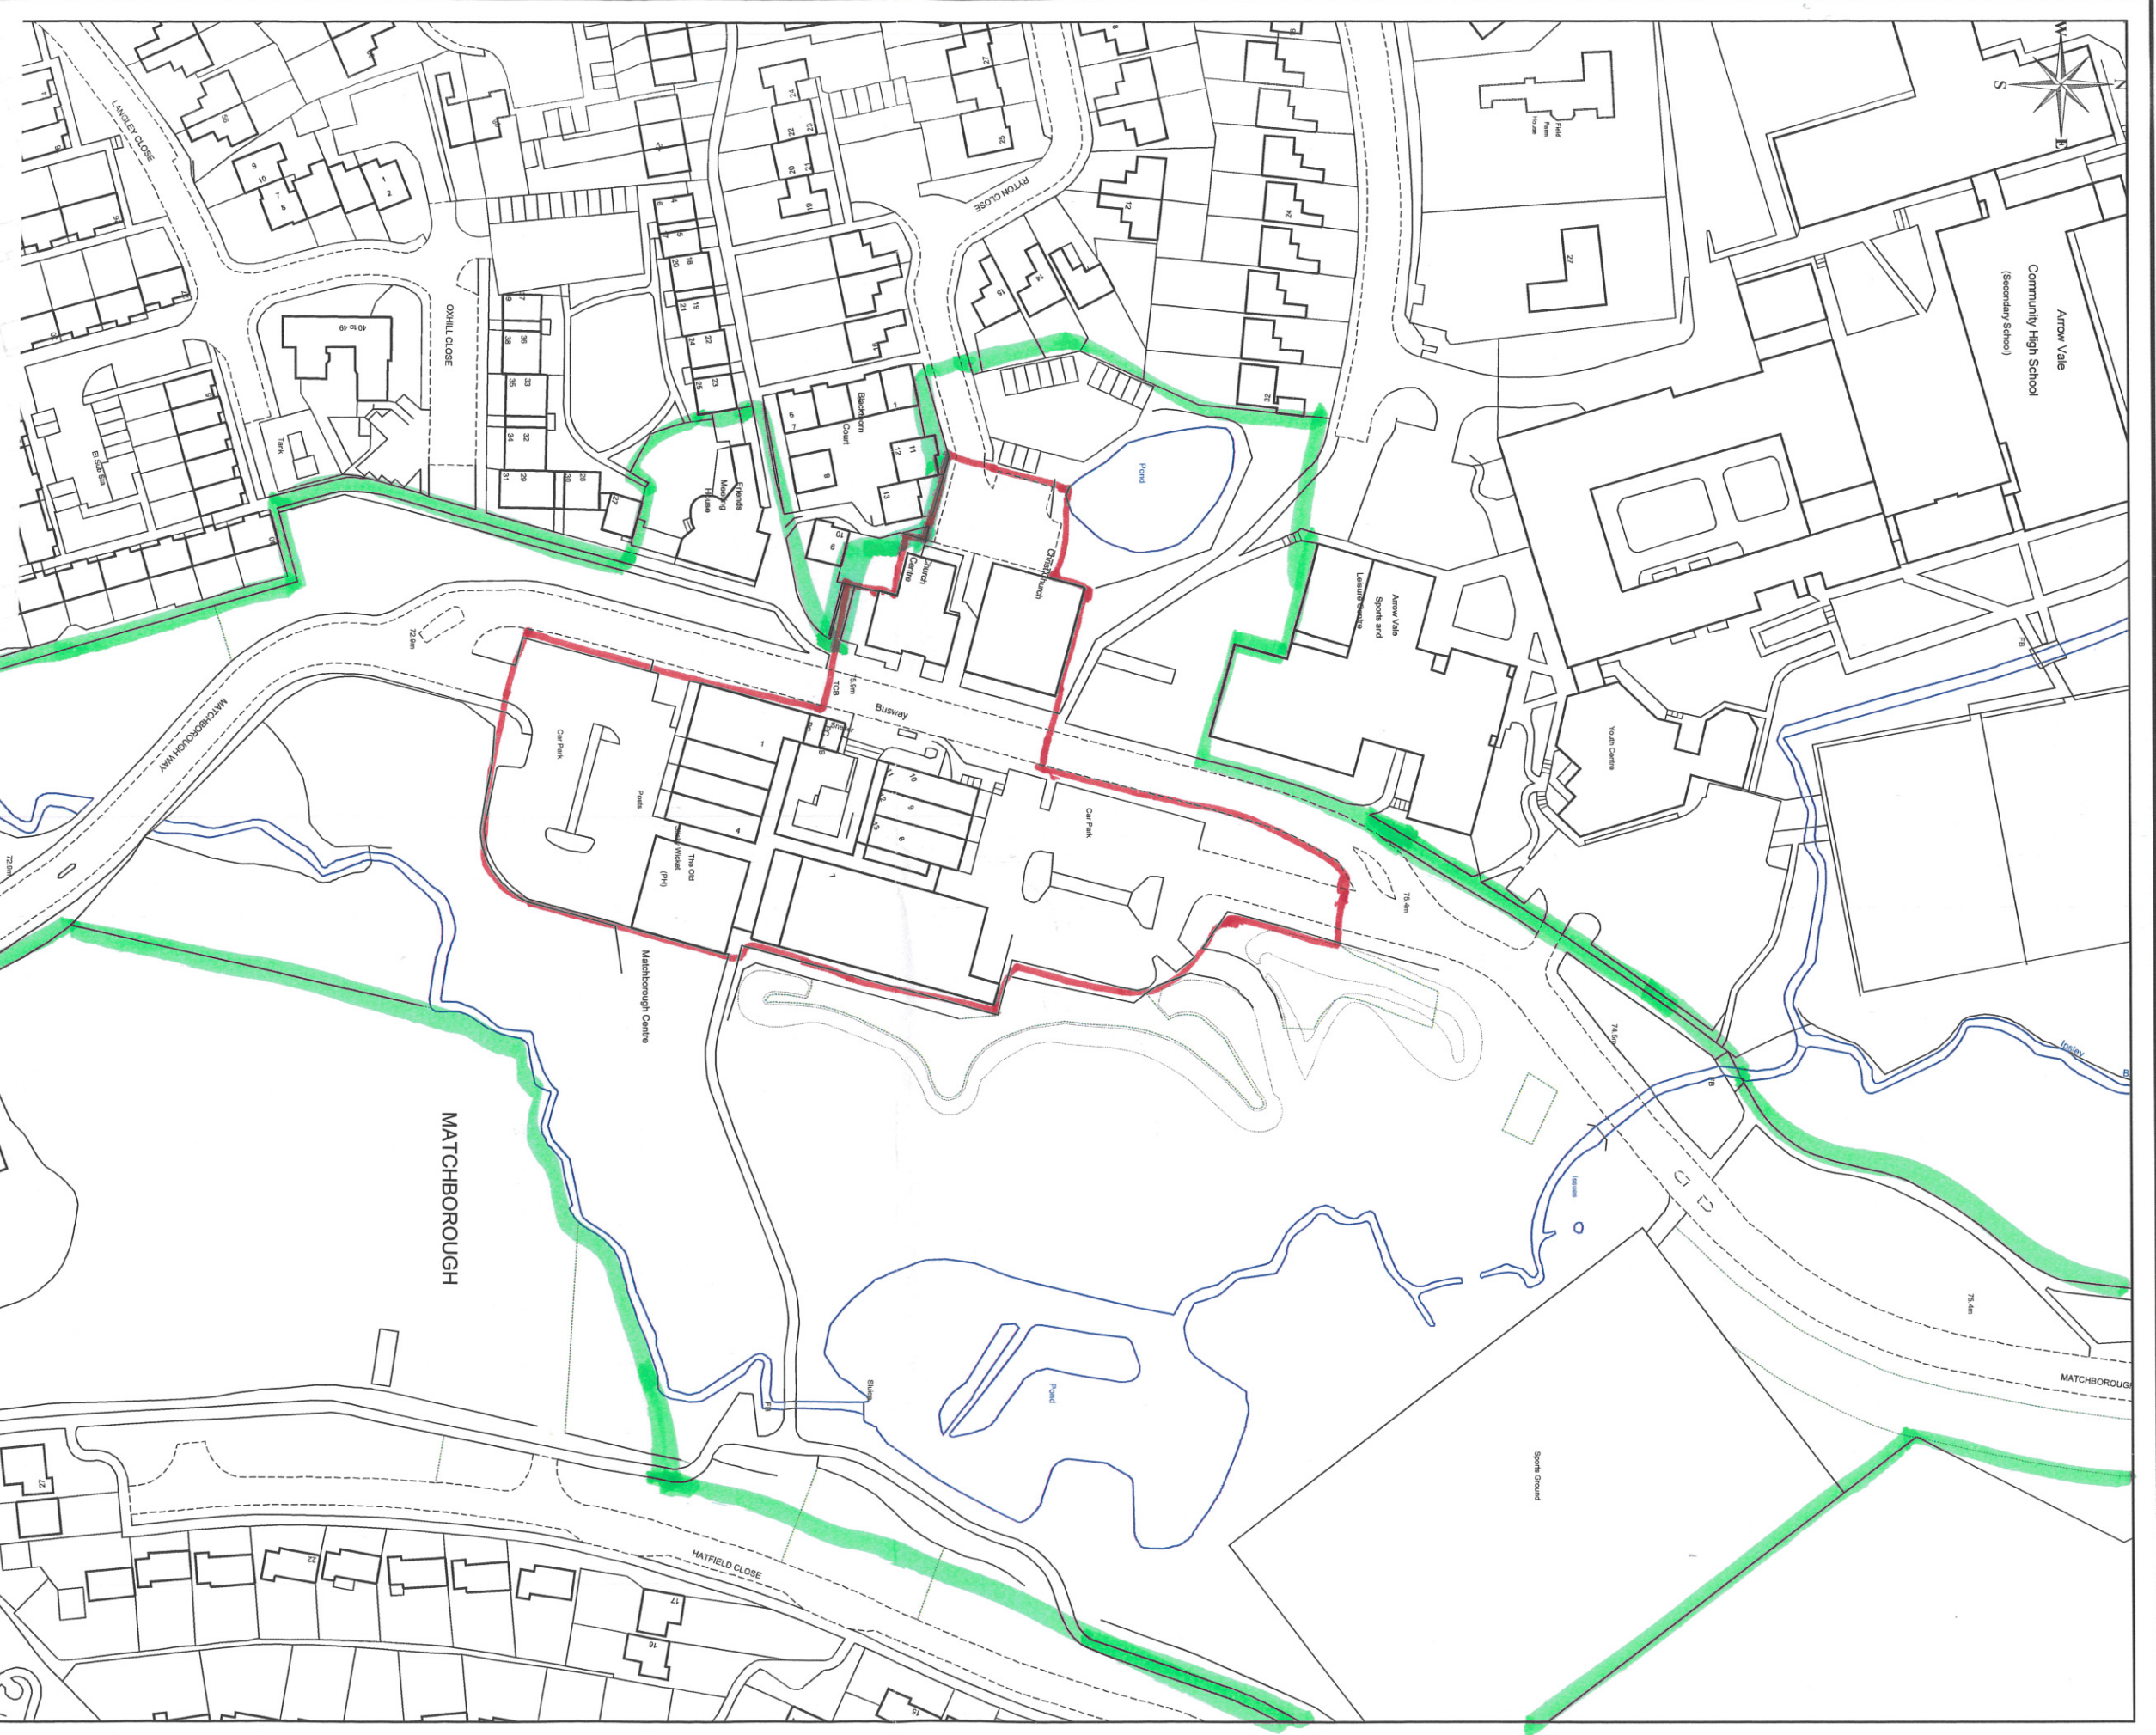

Arrow Vale
Community High School
(Secondary School)

Youth Centre

Arrow Vale
Sports and
Leisure Centre

Church
Centre

Redden
Court

Elmlea
Maisonette

THE OLD
WINDMILL (PH)

Matchborough
Centre

Sports Ground

SITE LOCATION PLAN

KEY:

 **DISTRICT CENTRE AS DEFINED
IN LOCAL PLAN NO. 3**

 **PERIPHERAL AREA TO THE DISTRICT
CENTRE FOR EVIDENCE GATHERING
(NOT DEFINED)**